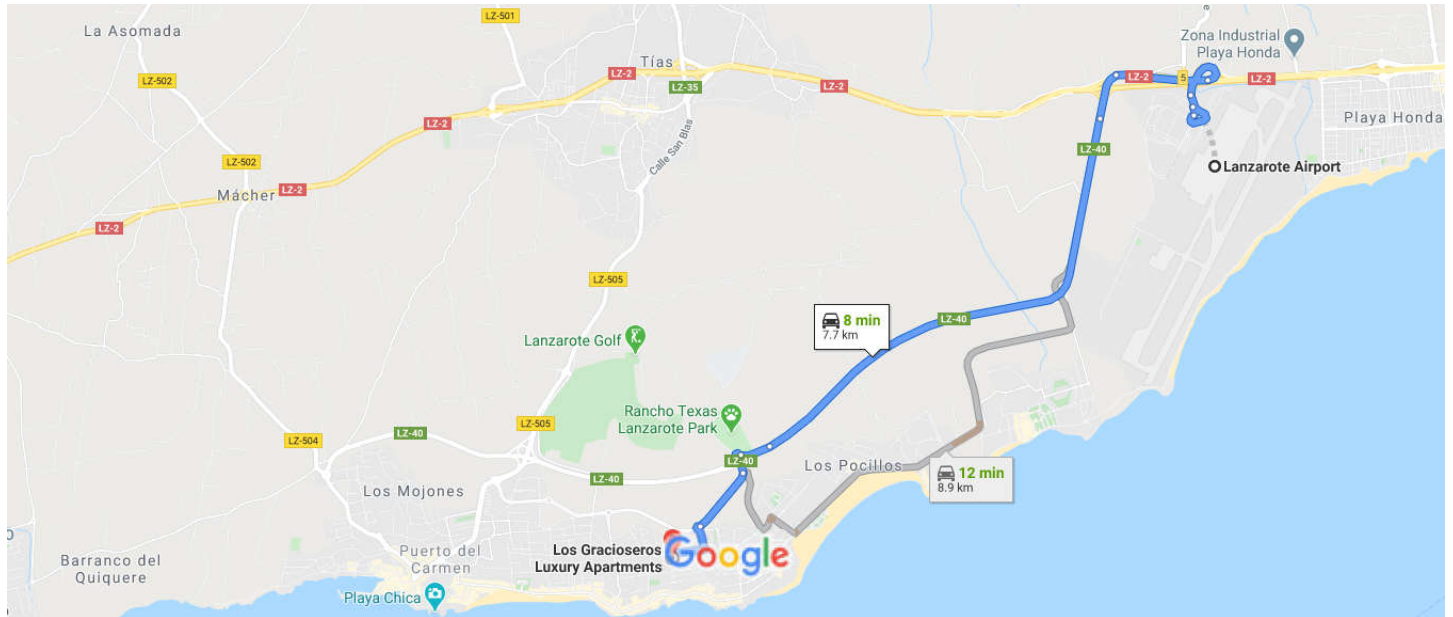

Lanzarote Airport, Las Palmas, Spain to Los Gracioseros Luxury Apartments

Drive 7.7 km, 8 min

Map data ©2020 Inst. Geogr. Nacional 500 m

Lanzarote Airport

Las Palmas, Spain

Get on LZ-2 from Aeropuerto

- 2 min (1.0 km)
- ↑ 1. Head south on Aeropuerto
- 68 m
- 📍 2. At the roundabout, exit and stay on Aeropuerto
- 450 m
- 👉 3. Keep left at the fork, follow signs for LZ-2/Pto del Carmen/Playa Blanca and merge onto LZ-2
- 450 m

Drive along LZ-40. Take the exit towards Puerto del Carmen/Playas from LZ-40

- 4 min (5.4 km)
- ⤴ 4. Merge onto LZ-2
- 700 m
- 👉 5. Use the left lane to take the exit towards Puerto del Carmen
- 400 m
- ↑ 6. Continue onto LZ-40
- 4.1 km
- 👉 7. Take the exit towards Puerto del Carmen/Playas
- 240 m

Take Rambla Islas Canarias and Calle Timón to Calle Ancla in Puerto del Carmen

- 2 min (1.3 km)

-  8. At the roundabout, take the 3rd exit

 220 m
-  9. At the roundabout, take the 1st exit onto Rambla
Islas Canarias

 30 m

Los Gracioseros Luxury Apartments

Calle Ancla, 14, 35510 Puerto del Carmen, Las Palmas, Spain

These directions are for planning purposes only. You may find that construction projects, traffic, weather, or other events may cause conditions to differ from the map results, and you should plan your route accordingly. You must obey all signs or notices regarding your route.